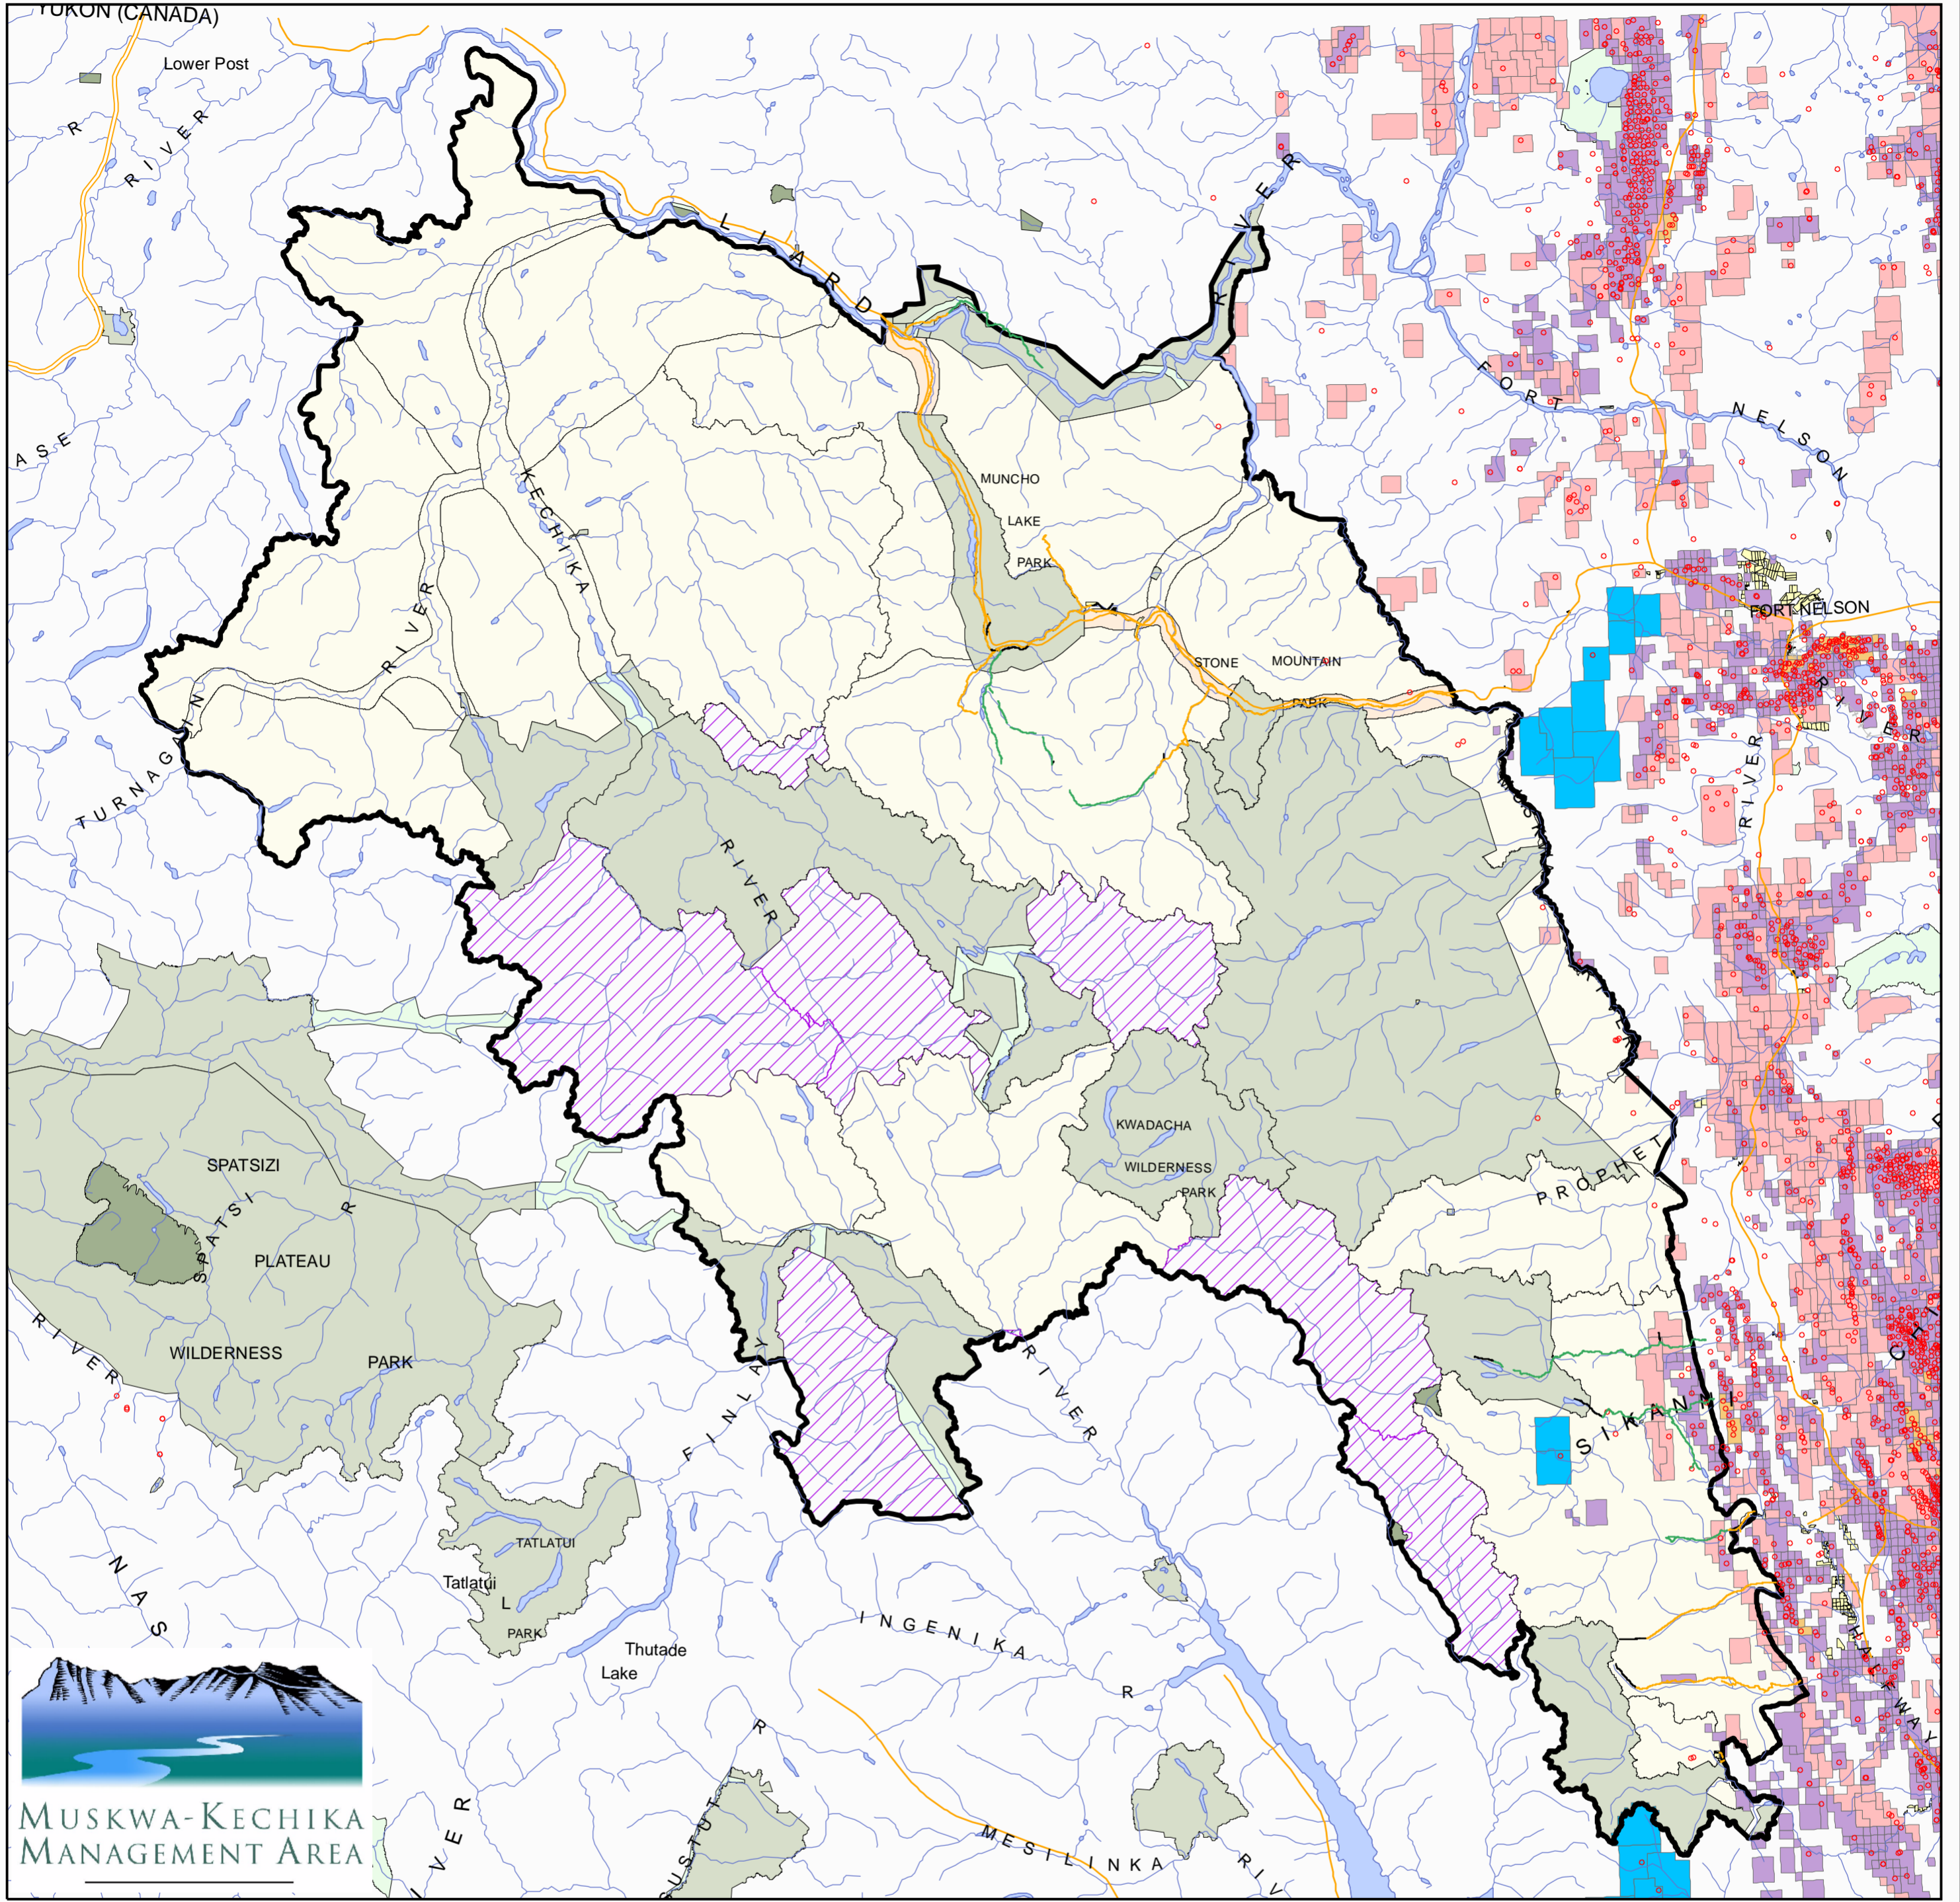

Muskwa Kechika Management Area: Oil and Gas Tenures (2006)

MUSKWA-KECHIKA
MANAGEMENT AREA

Muskwa-Kechika Management Area Oil and Gas Tenures (2006)

Data Sources and Notes

Muskwa Kechika Management Area Boundary - Integrated Land Management Bureau (Peace)
 Oil and Gas Tenures - Ministry of Energy, Mines and Petroleum Resources - LRDW
 Muskwa Kechika Designated Access Routes - Ministry of Environment (Peace)
 Parks and Protected Areas - Ministry of Environment
 Resource Management Zones - Integrated Land Management Bureau (Prince George)
 Private Land - Integrated Cadastral Fabric

Produced for:

Integrated Land Management Bureau - Peace

Produced by:

Integrated Land Management Bureau

Projection/Datum: Albers/NAD 83
 Date Created: April 26, 2006
 Created by: Prince George Service Centre (SW)